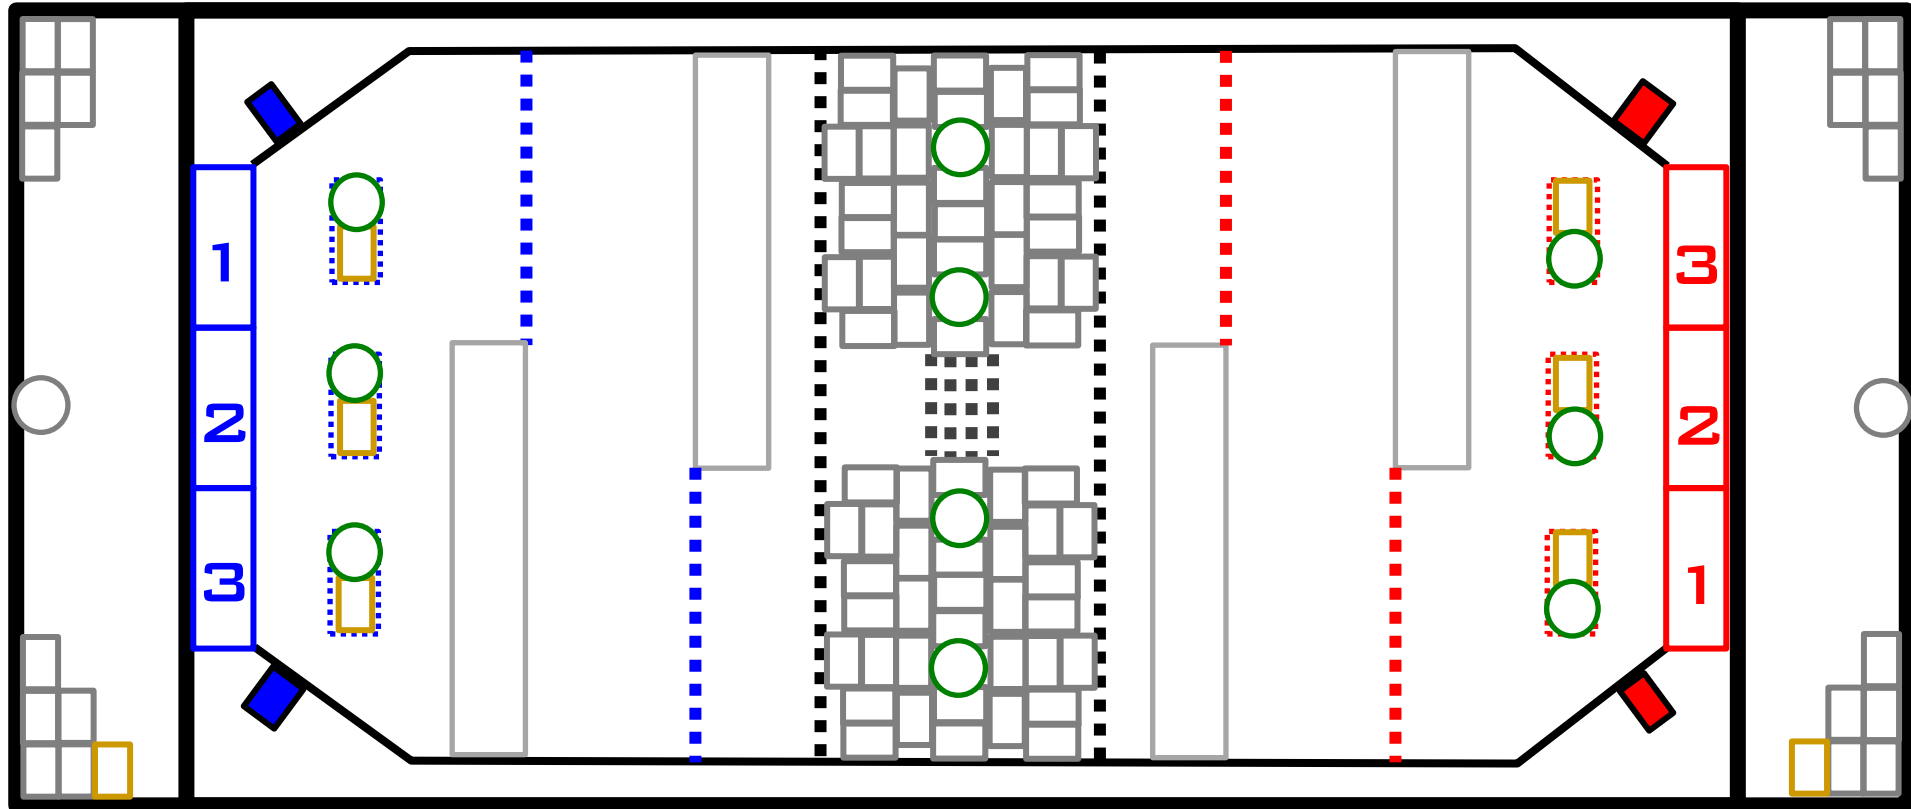

AUTONOMOUS

FRC
701
STRATEGY
MAT
2015