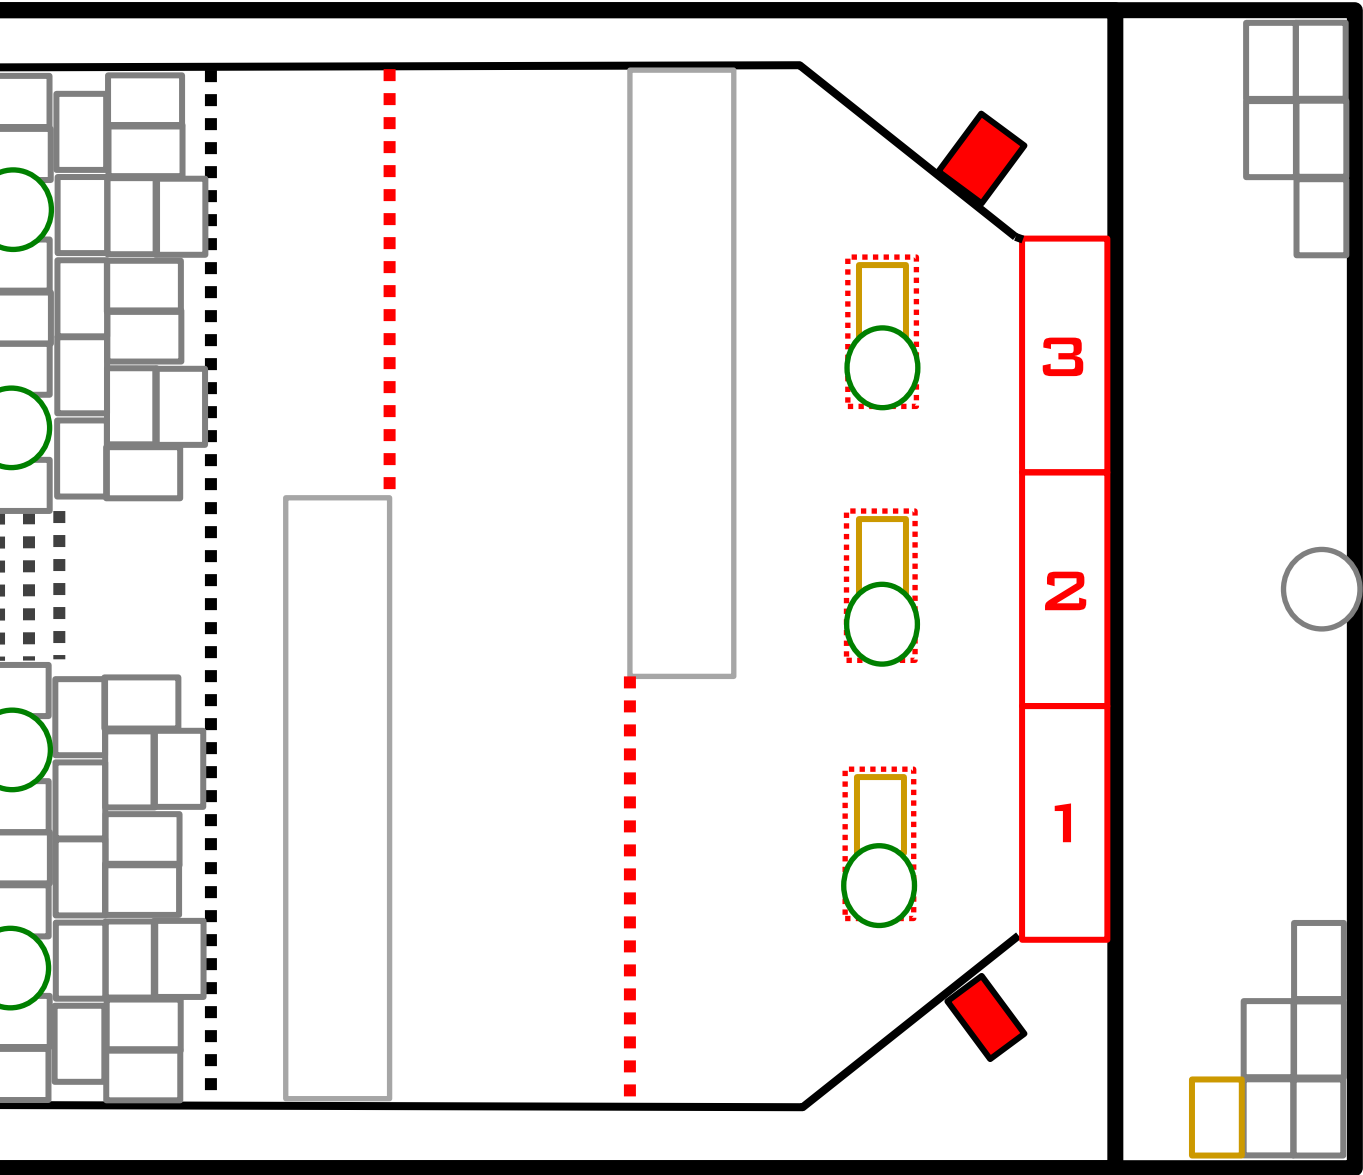

AUTONOMOUS

RED ALLIANCE

MATCH:

1:

2:

3:

FRC
701
STRATEGY
MAT