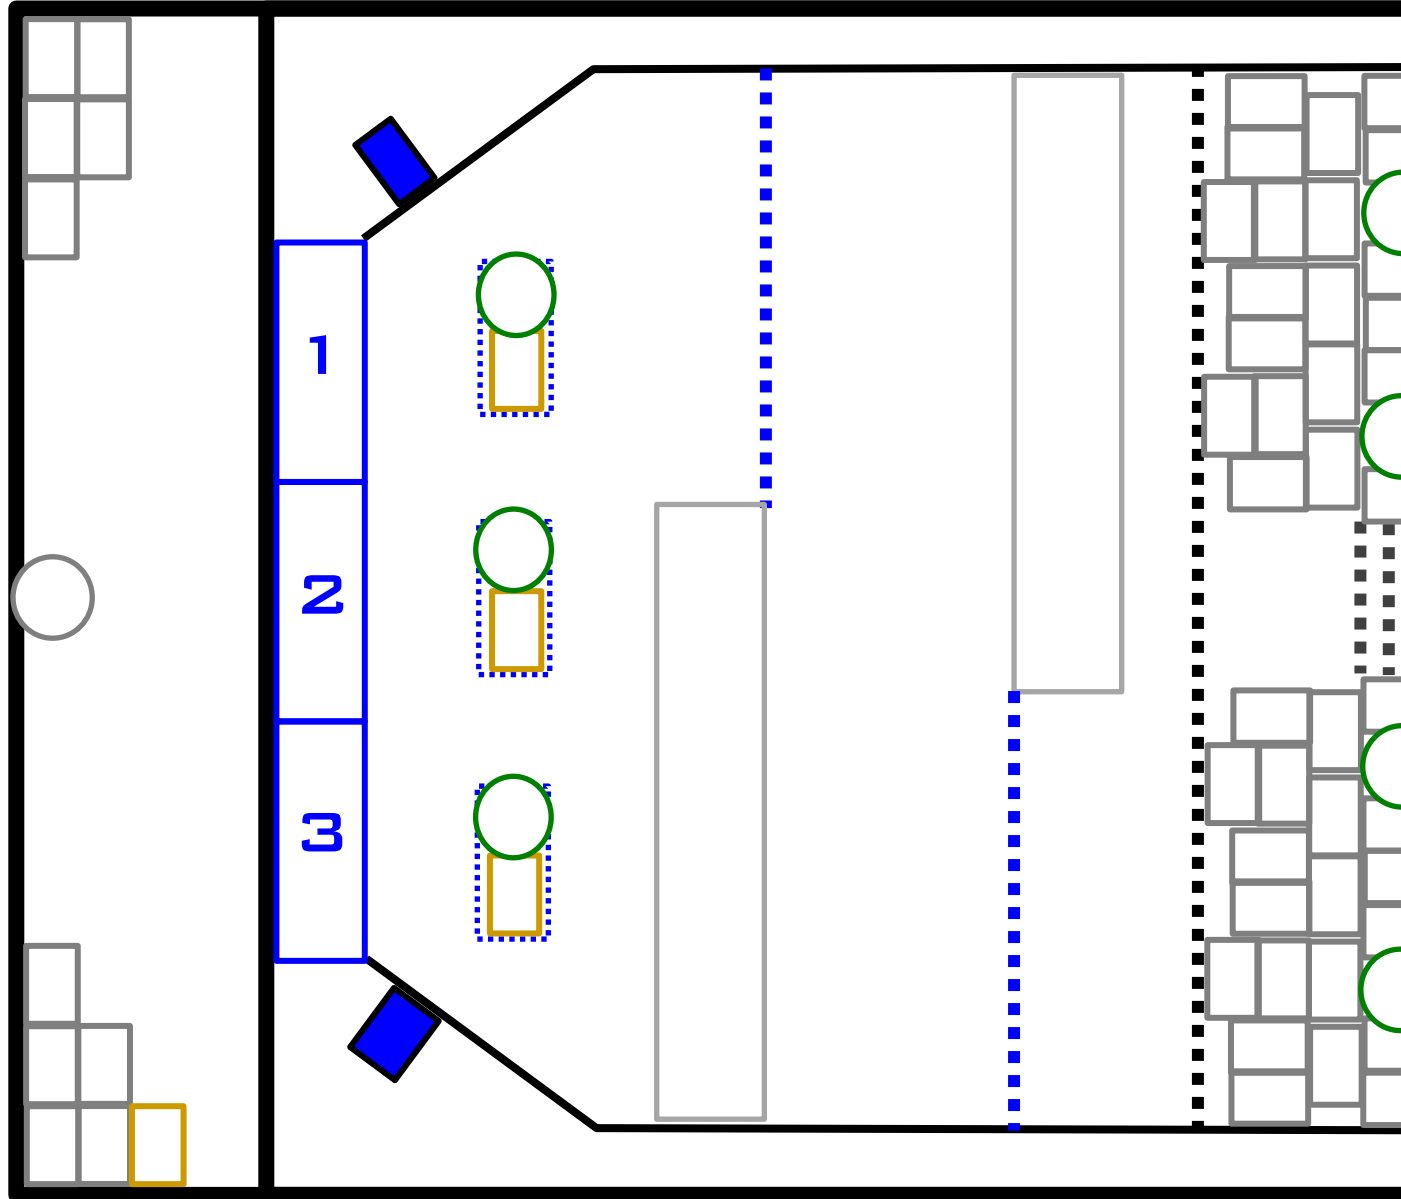

2:

3:

FRC
701
STRATEGY
MAT
2015

TELEOPERATED

BLUE ALLIANCE

MATCH:

1:

2: