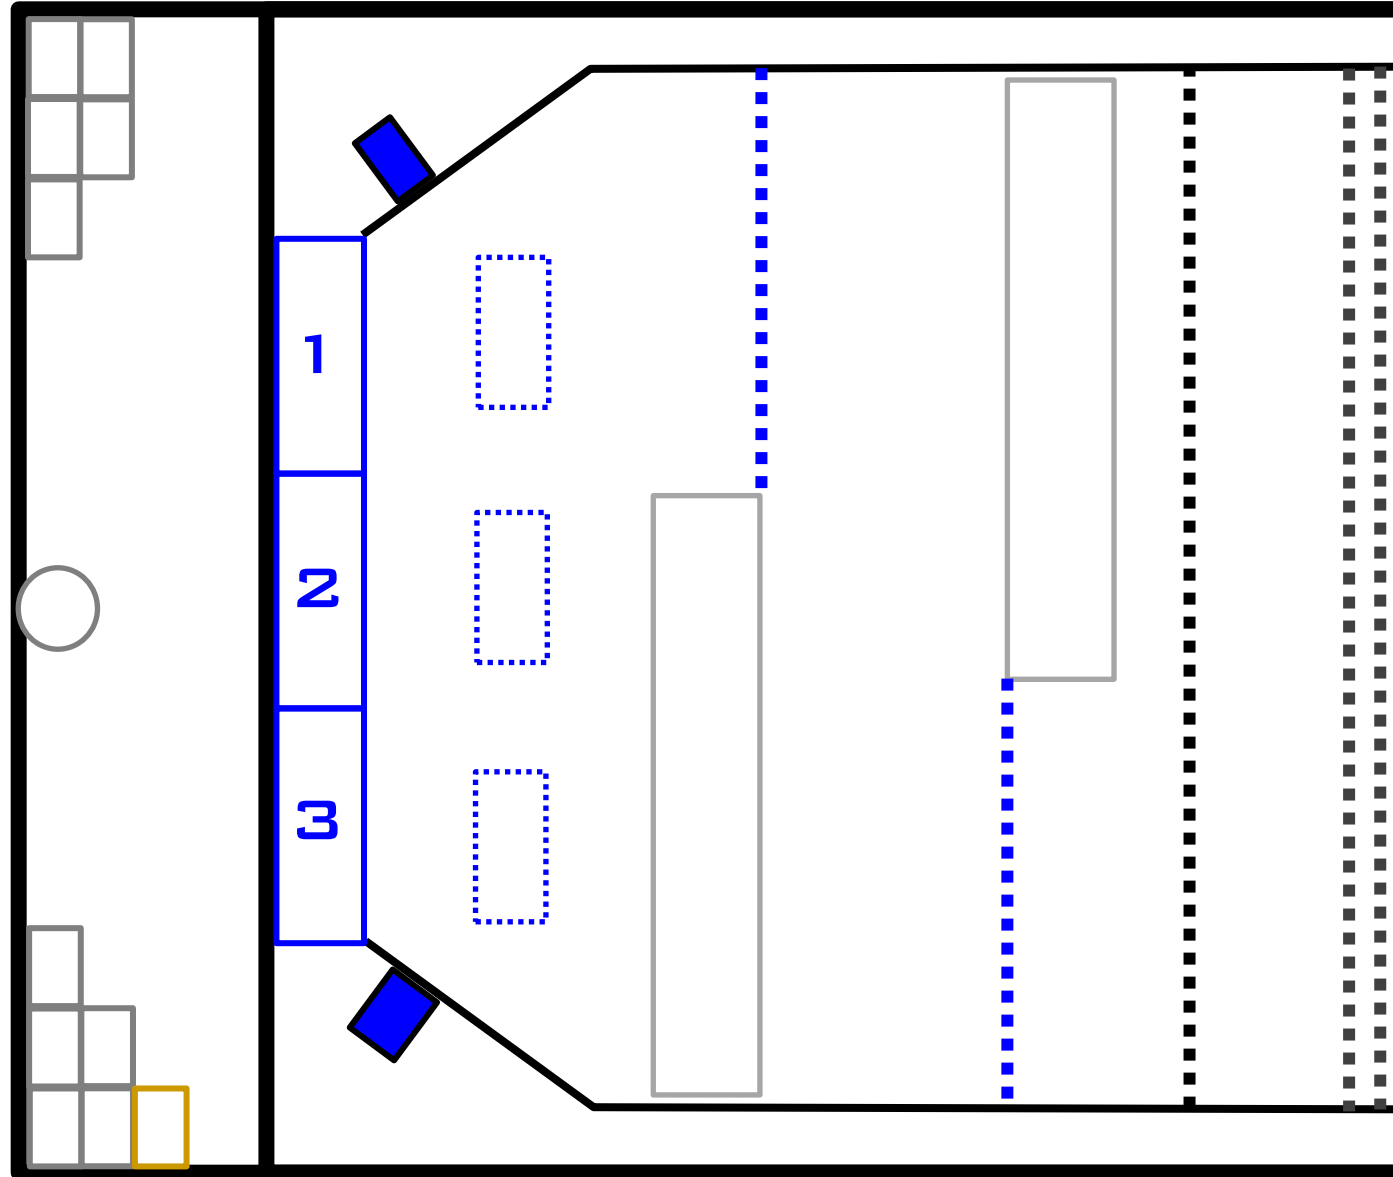

TELEOPERATED

BLUE ALLIANCE

MATCH:

1:

2:

3:

FRC
701
STRATEGY
MAT
2015