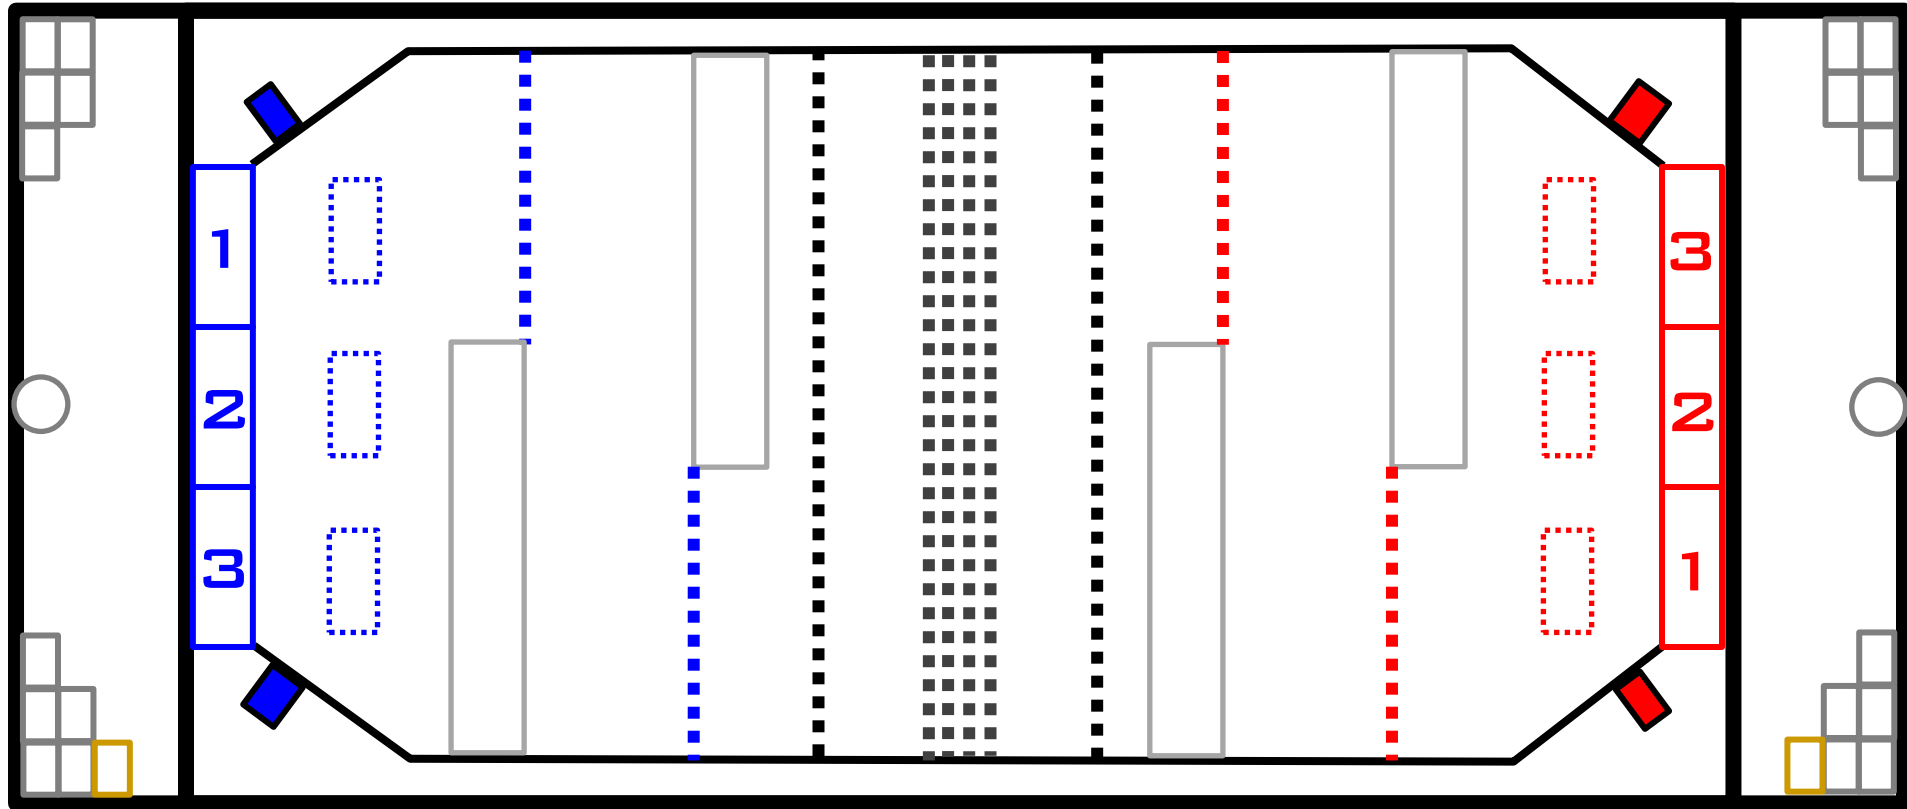

TELEOPERATED

FRC
701
STRATEGY
MAT
2015