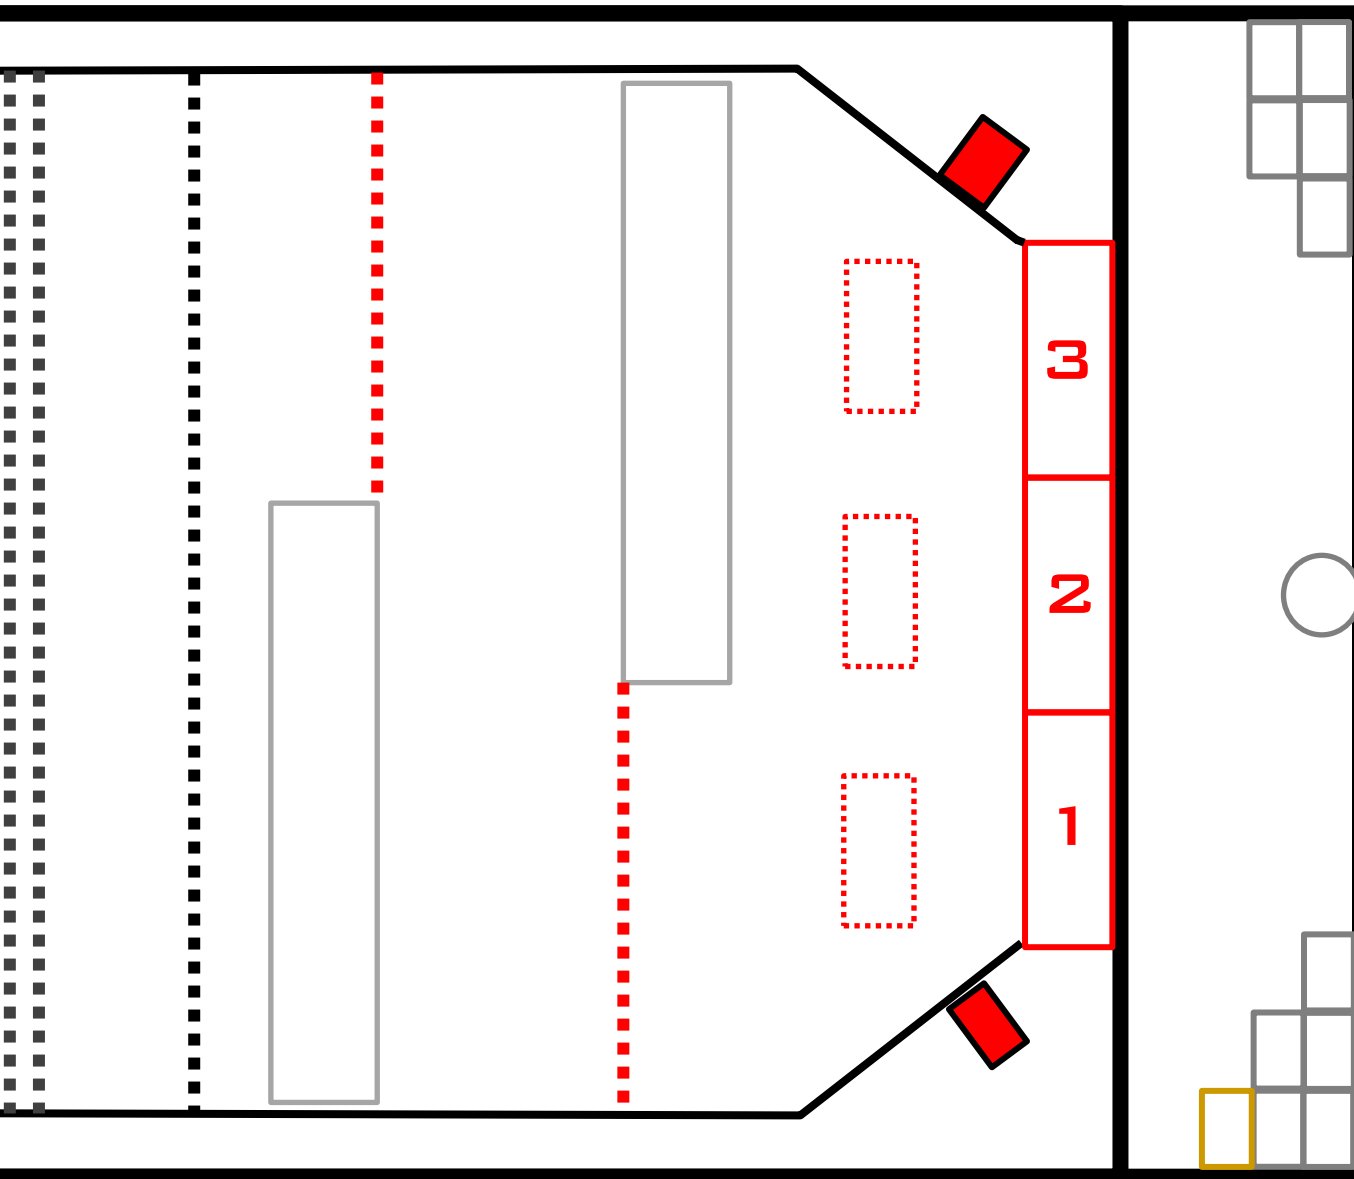

FRC
701
STRATEGY
MAT

TELEOPERATED

RED ALLIANCE

MATCH:

1:

2:

3:

FRC
701
STRATEGY
MAT